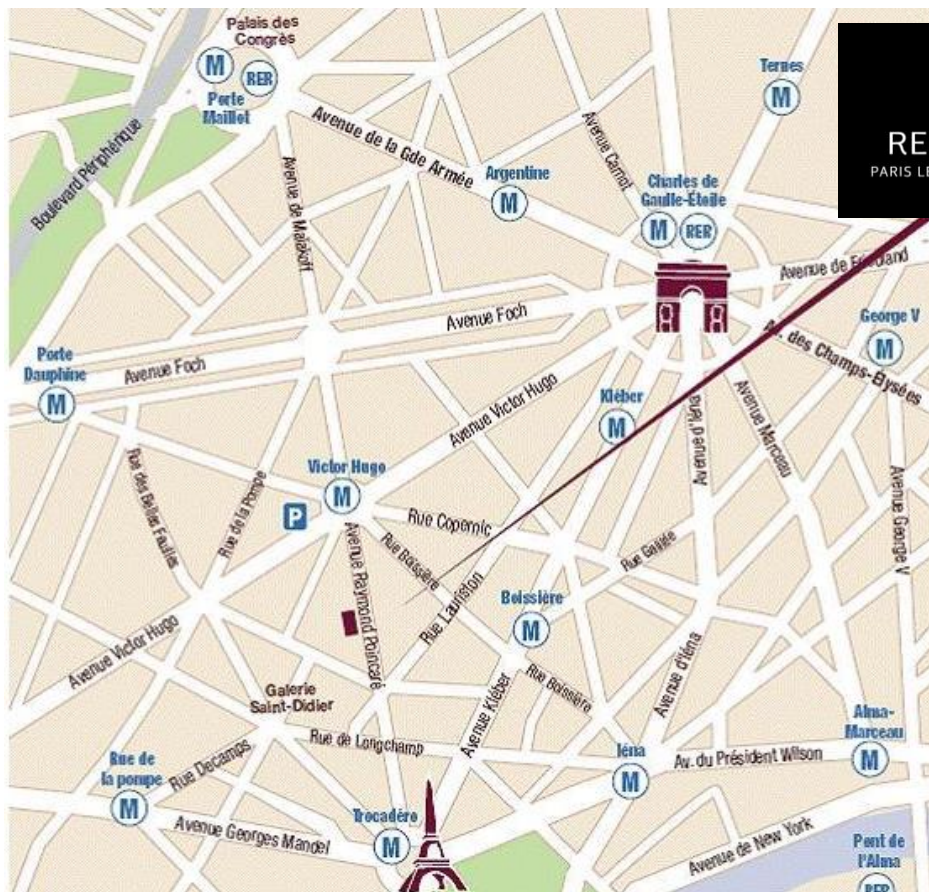

Access Map to the Renaissance Paris Le Parc Trocadero Hotel

By Car

From Paris Charles de Gaulle Airport:

Take the A1 towards Paris. On the ring road around Paris, head towards Rouen/Porte de Clignancourt/Peripherique Ouest. Exit at Porte Maillot, take the roundabout then turn onto the Avenue Malakoff. Continue straight ahead onto the Avenue Raymond Poincaré and continue straight ahead past the Place Victor Hugo roundabout. The Hotel is at 100 meters (325 ft.) on the right, at the 55-57 Avenue Raymond Poincaré.

From Paris Orly Airport:

Use the ring road around Paris, towards the west side. Exit at Porte Maillot, take the roundabout then turn onto the Avenue Malakoff. Continue straight ahead onto the Avenue Raymond Poincaré and continue past the Place Victor Hugo roundabout. The Hotel is at 100 meters (325 ft.) on the right, at the 55-57 Avenue Raymond Poincaré.

By Subway

Stop at either "Trocadero station" (Line 6 or 9) or "Victor Hugo station" (Line 2) and take the Avenue Raymond Poincaré exit.

By Bus

Take bus N° 82 from "Porte Maillot" and stop at "Victor Hugo station".